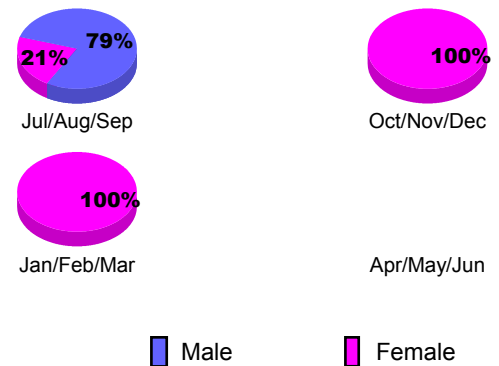

GMT: **TERRY GRAHAM**

Location: **NEWFOUNDLAND-LABRADOR**

GMT CA: **2**

CLUBS

Month	New Club Goal	Actual New Clubs	Actual Dropped Clubs	Gain/Loss of Clubs
2012-2013				
Jul/Aug/Sep	0	0	0	0
Oct/Nov/Dec	1	0	0	0
Jan/Feb/Mar	1	0	0	0
Apr/May/June	0	0	0	0
Totals	2	0	0	0

Club Results 2012-2013

Goal, New, Dropped, Gain/Loss

YTD Status Quo Clubs 2012-2013

Status Quo Clubs Compared to Status Quo Members

Club Gain/Loss 2012-2013

MEMBERSHIP

Month	Net Memb Goal	Actual New Memb	Actual Dropped Memb	Gain/Loss of Memb
2012-2013				
Jul/Aug/Sep	0	3	9	-6
Oct/Nov/Dec	30	26	26	0
Jan/Feb/Mar	19	45	42	3
Apr/May/June	-5	13	22	-9
Totals	44	87	99	-12

Membership Results 2012-2013

Goal, New, Dropped, Gain/Loss

Gender Comparison 2012-2013

Membership Gain/Loss 2012-2013