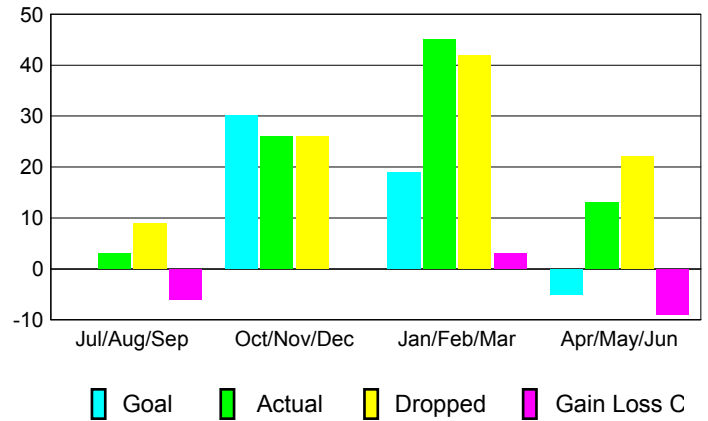

GMT: **TERRY GRAHAM**

Location: **NEWFOUNDLAND-LABRADOR**

GMT CA: **2**

CLUBS

Month	New Club Goal	Actual New Clubs	Actual Dropped Clubs	Gain/Loss of Clubs
2012-2013				
Jul/Aug/Sep	0	0	0	0
Oct/Nov/Dec	1	0	0	0
Jan/Feb/Mar	1	0	0	0
Apr/May/June	0	0	0	0
Totals	2	0	0	0

Club Results 2012-2013

Goal, New, Dropped, Gain/Loss

YTD Status Quo Clubs 2012-2013

Status Quo Clubs Compared to Status Quo Members

Club Gain/Loss 2012-2013

MEMBERSHIP

Month	Net Memb Goal	Actual New Memb	Actual Dropped Memb	Gain/Loss of Memb
2012-2013				
Jul/Aug/Sep	0	3	9	-6
Oct/Nov/Dec	30	26	26	0
Jan/Feb/Mar	19	45	42	3
Apr/May/June	-5	13	22	-9
Totals	44	87	99	-12

Membership Results 2012-2013

Goal, New, Dropped, Gain/Loss

Gender Comparison 2012-2013

Membership Gain/Loss 2012-2013