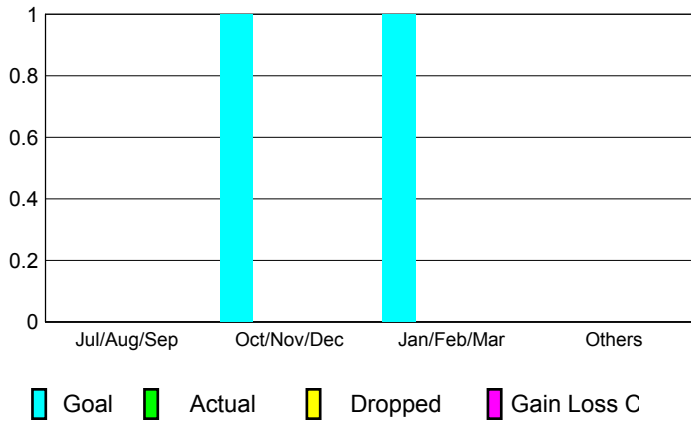

GMT: **TERRY GRAHAM**

Location: **NEWFOUNDLAND-LABRADOR**

GMT CA: **2**

CLUBS

Month	New Club Goal	Actual New Clubs	Actual Dropped Clubs	Gain/Loss of Clubs
2012-2013				
Jul/Aug/Sep	0	0	0	0
Oct/Nov/Dec	1	0	0	0
Jan/Feb/Mar	1	0	0	0
Apr/May/June	0	0	0	0
Totals	2	0	0	0

Club Results 2012-2013

Goal, New, Dropped, Gain/Loss

YTD Status Quo Clubs 2012-2013

Status Quo Clubs Compared to Status Quo Members

Club Gain/Loss 2012-2013

MEMBERSHIP

Month	Net Memb Goal	Actual New Memb	Actual Dropped Memb	Gain/Loss of Memb
2012-2013				
Jul/Aug/Sep	0	3	9	-6
Oct/Nov/Dec	30	26	26	0
Jan/Feb/Mar	19	45	42	3
Apr/May/June	-5	13	22	-9
Totals	44	87	99	-12